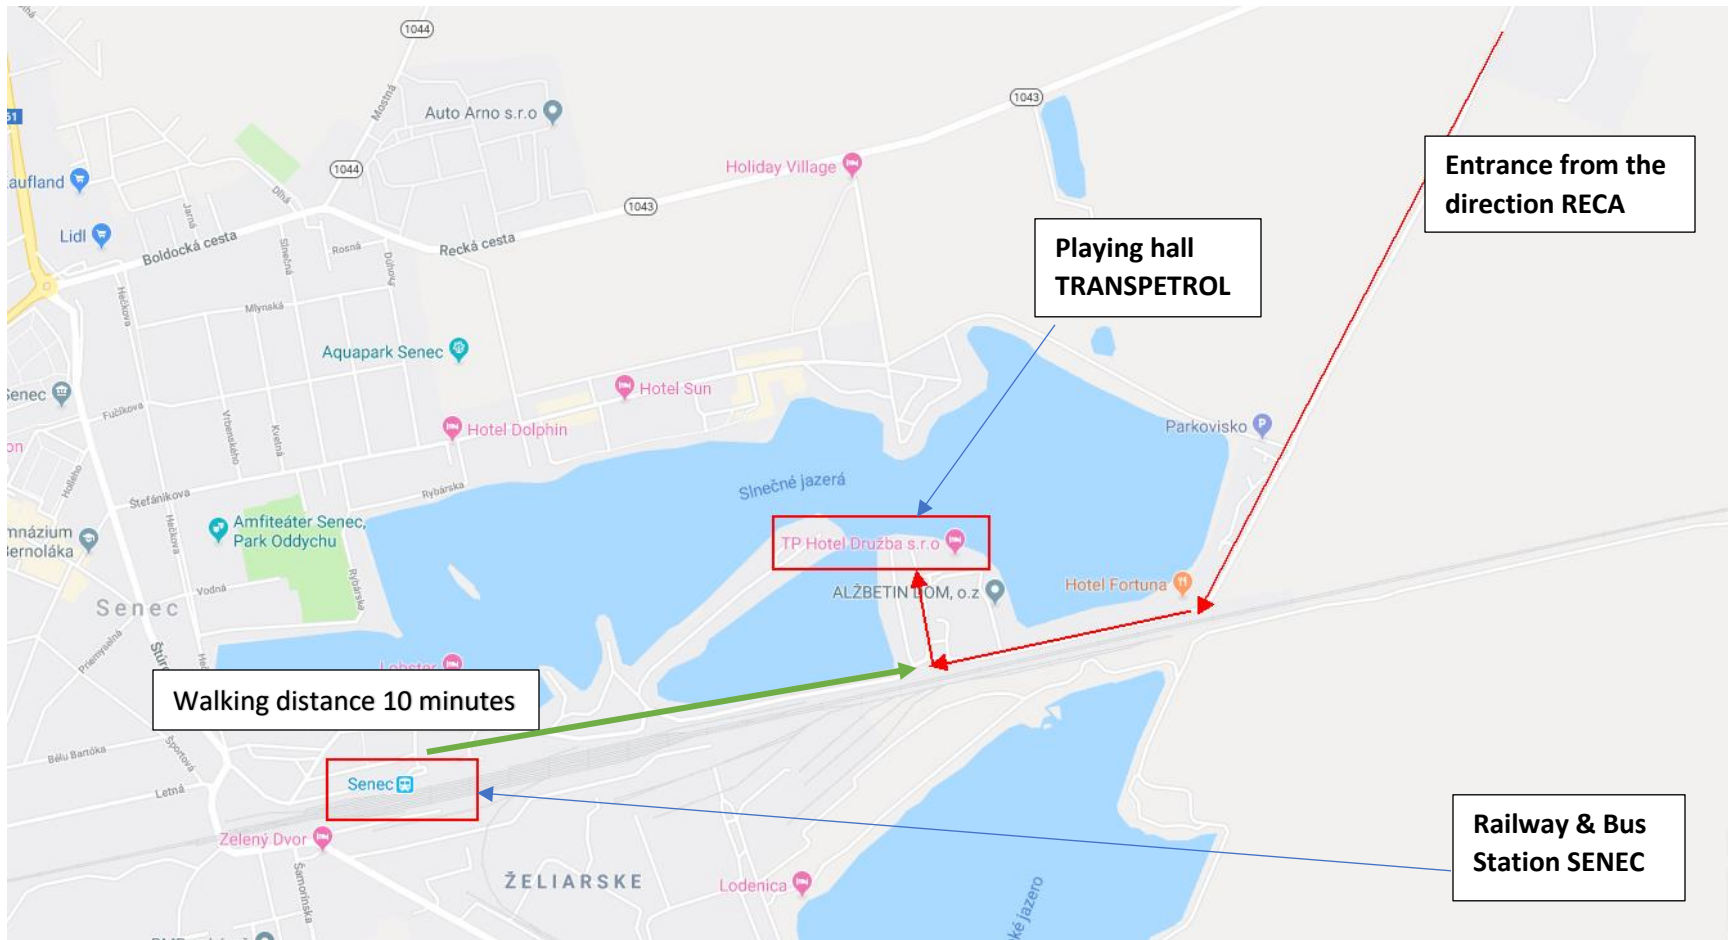

## Map of SENEC and Directions to the Playing Hall

**Entrance from the direction RECA**

**Playing hall TRANSPETROL**

**Walking distance 10 minutes**

**Senec**

**Railway & Bus Station SENEČ**