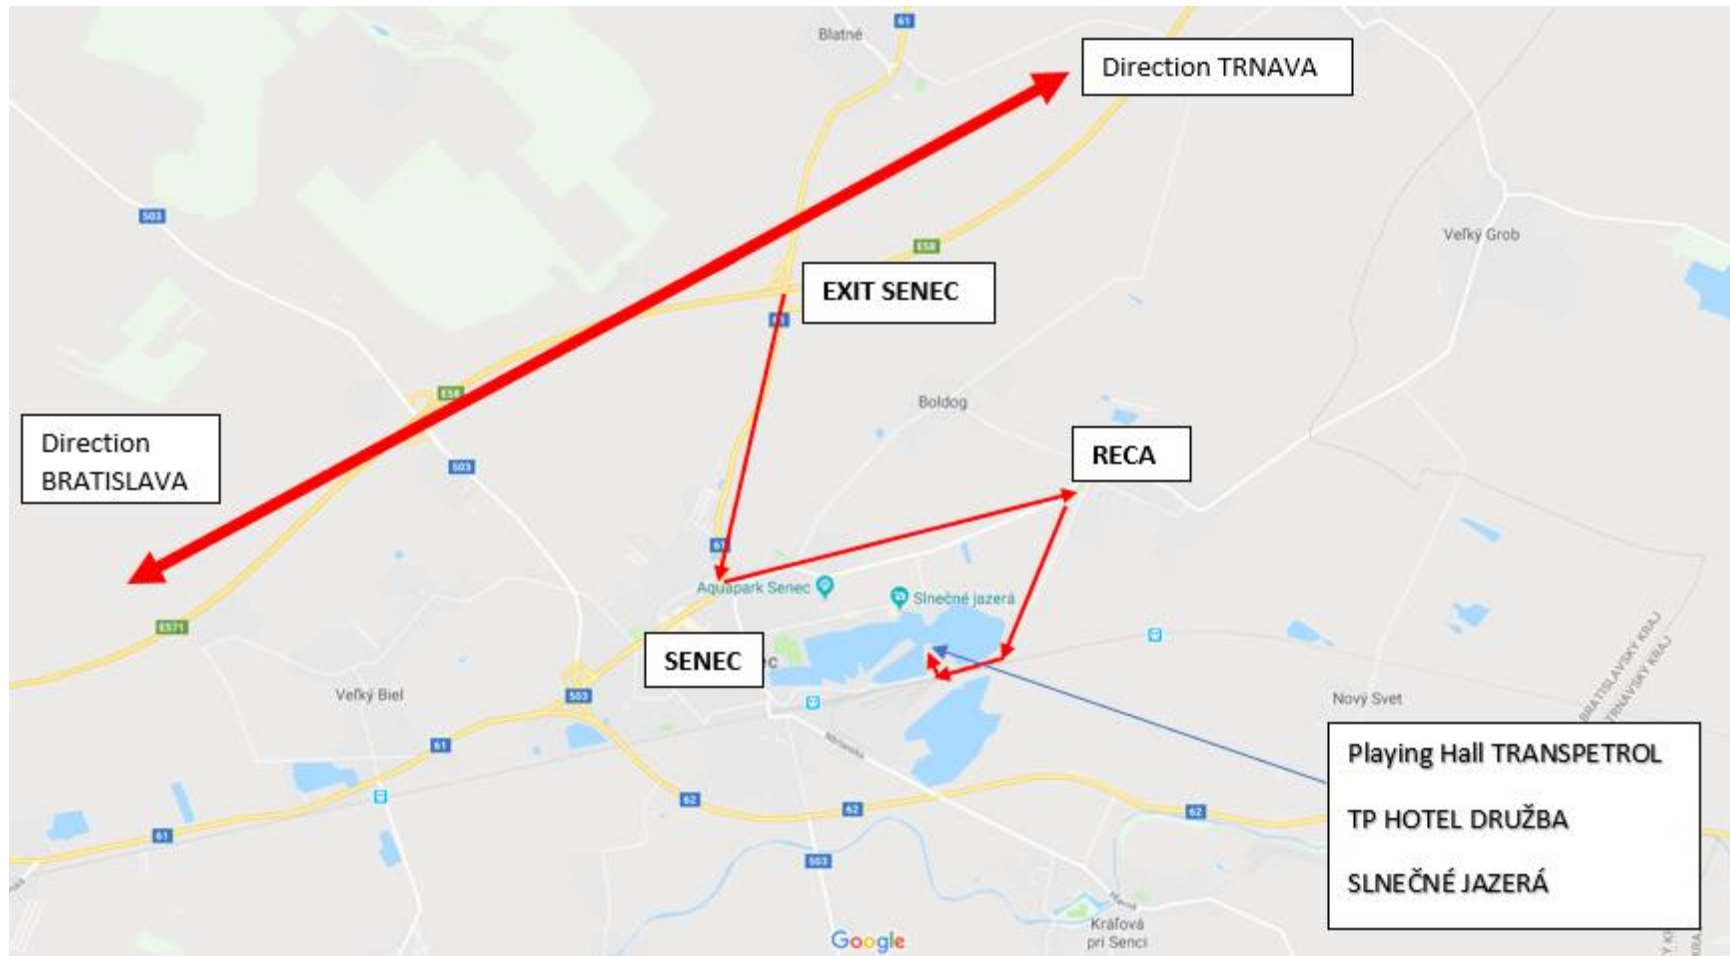

## Map of SENEC and Directions to the Playing Hall

**Entrance from the direction RECA**

**Playing hall TRANSPETROL**

**Walking distance 10 minutes**

**Senec**

**Railway & Bus Station SENEČ**