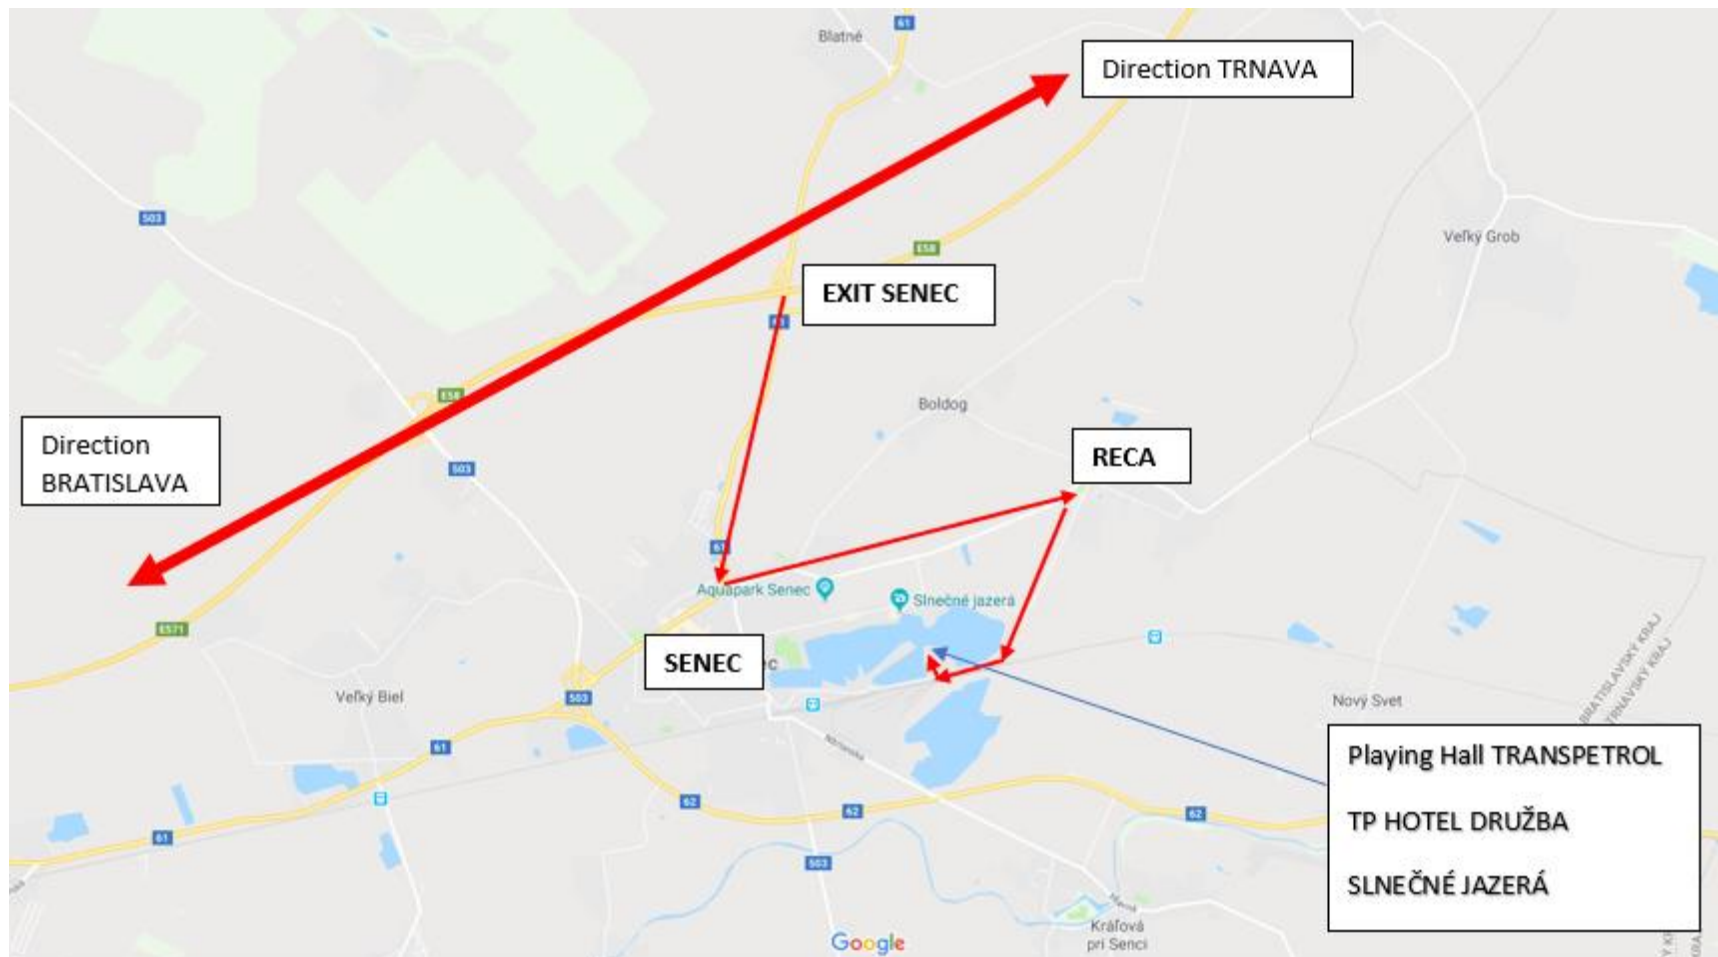

Map of SENEC and Directions to the Playing Hall

Entrance from the direction RECA

Playing hall TRANSPETROL

Walking distance 10 minutes

Senec

Railway & Bus Station SENEC