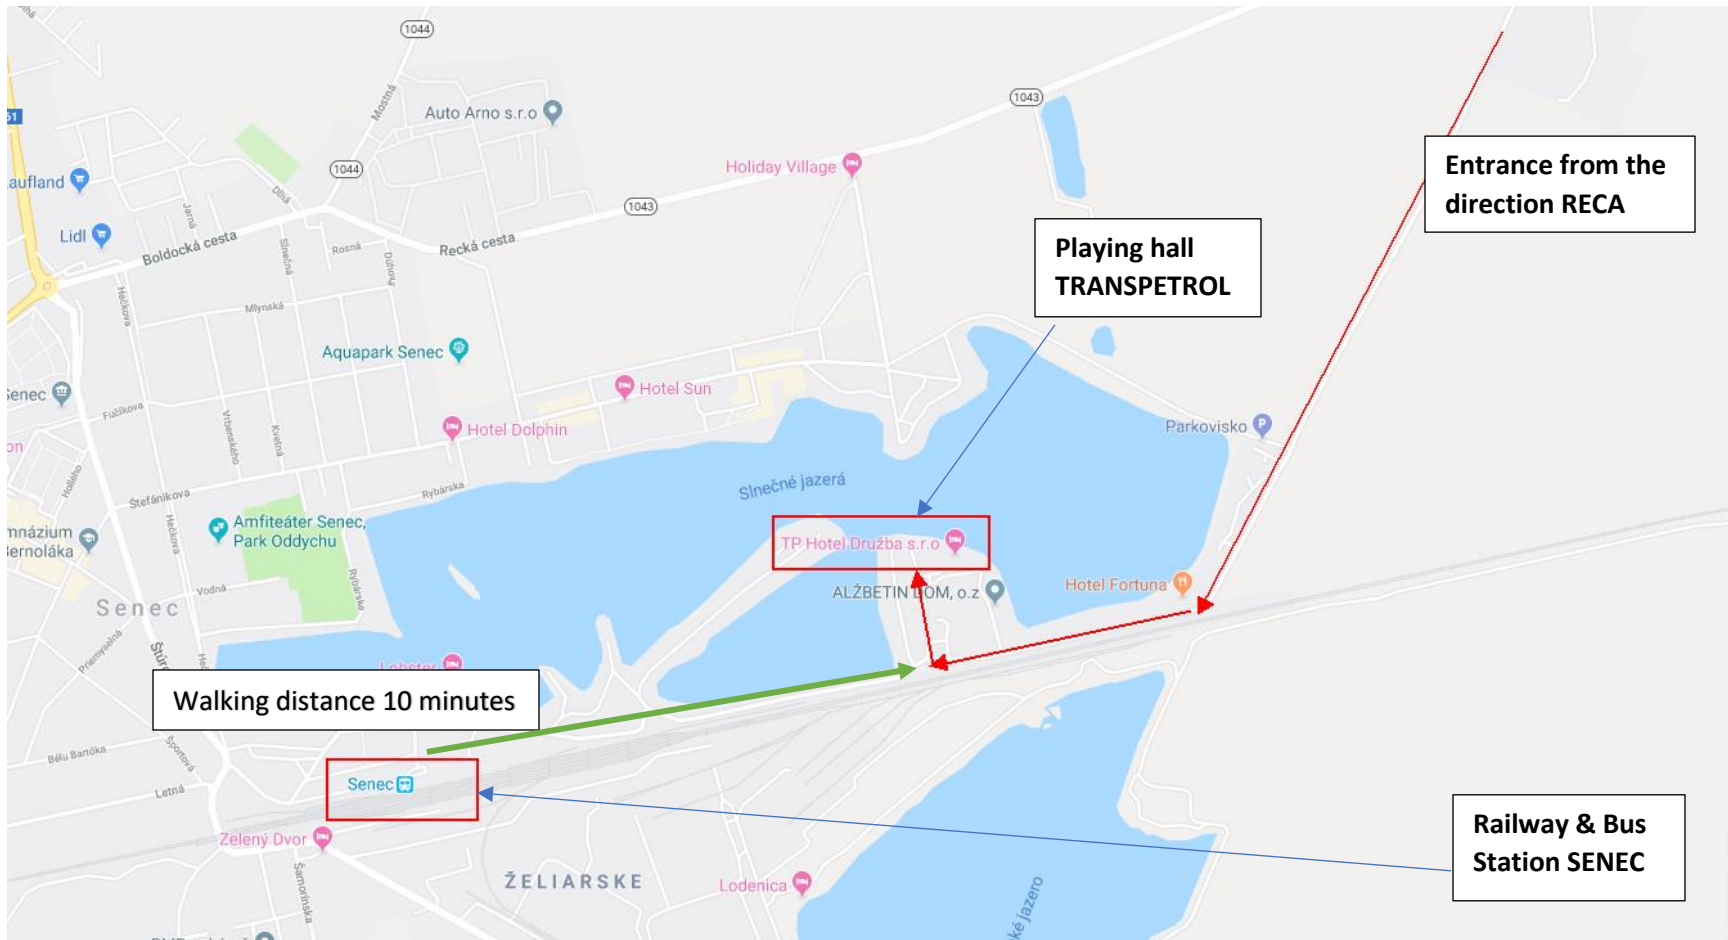

Map of SENEC and Directions to the Playing Hall

Entrance from the direction RECA

Playing hall TRANSPETROL

Walking distance 10 minutes

Senec

Railway & Bus Station SENEC